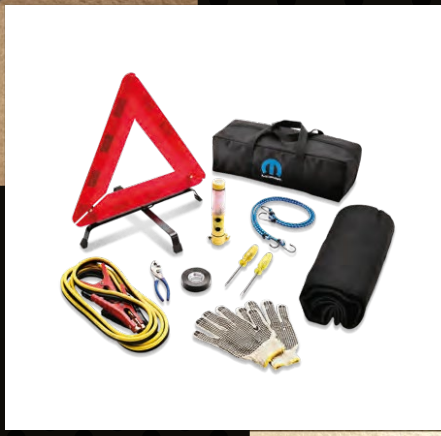

ROADSIDE SAFETY KIT

82213499

A high-quality automotive safety kit that equips you for any emergencies.