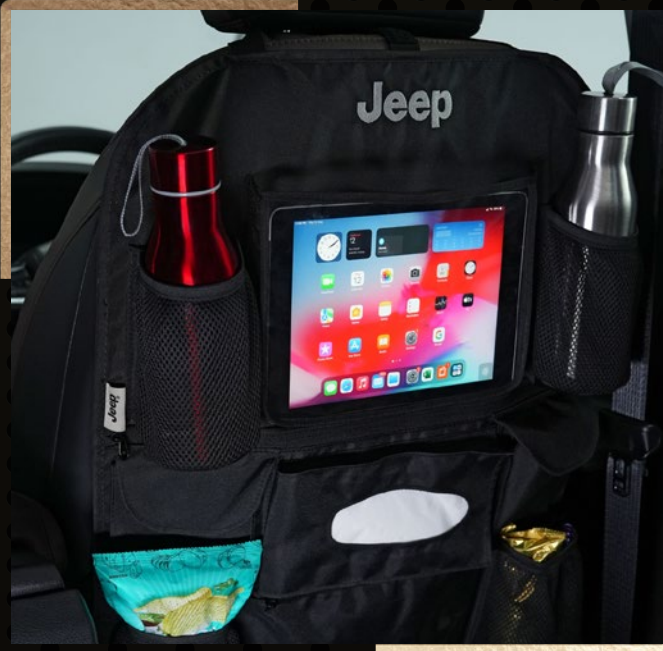

JEEP AROMA PERFUME POTPOURRI

INDM0001004

Say hello to fragrant and refreshing interiors and indulge in an olfactory treat.

UTILITY

35

Your all-new Grand Cherokee is more than capable of delivering a premium experience for you and your loved ones. Take the premium experience a step further with useful accessories that also add to your adventures. Choose from a rear seat organizer, a cooler bag, and more.

REAR SEAT ORGANIZER

INDM0001034

Jeep® backseat organizer with touch screen tablet holder. It has 4 bottle holder pockets, 2 zip pockets (Big and small for your valuables) 2 pockets for mobile charger and earphones, and a tissue box holder. It's easy to install with buckle locks and easy to fold and store in the seat pocket.