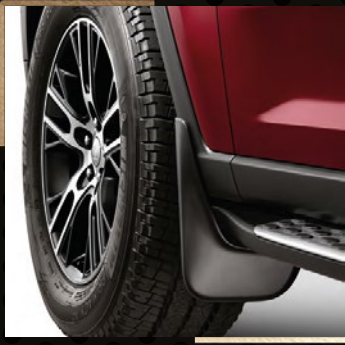

Front Splash Guards K82216018AB