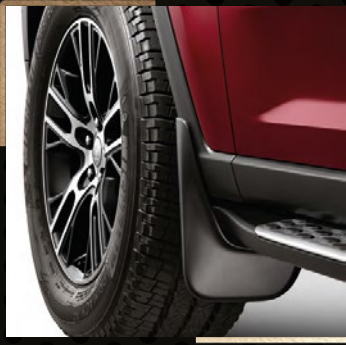

Front Splash Guards K82216018AB