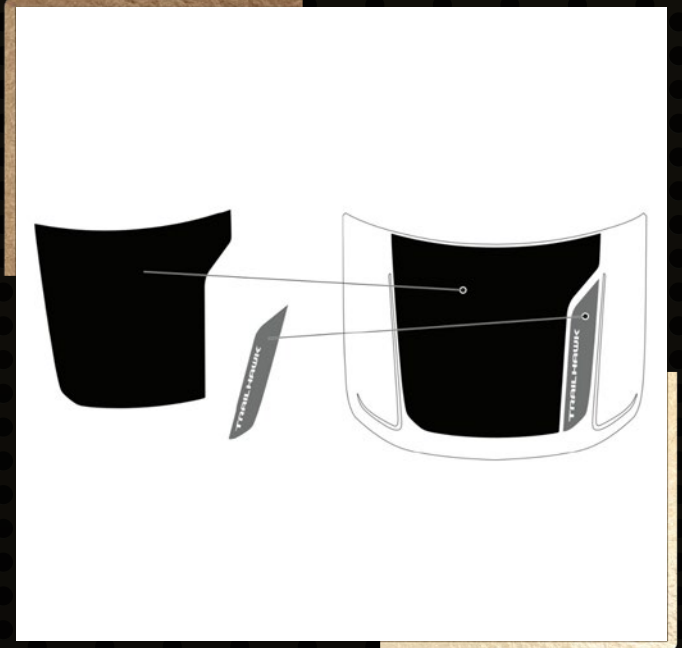

TRAILHAWK® HOOD GRAPHIC

82216015AA