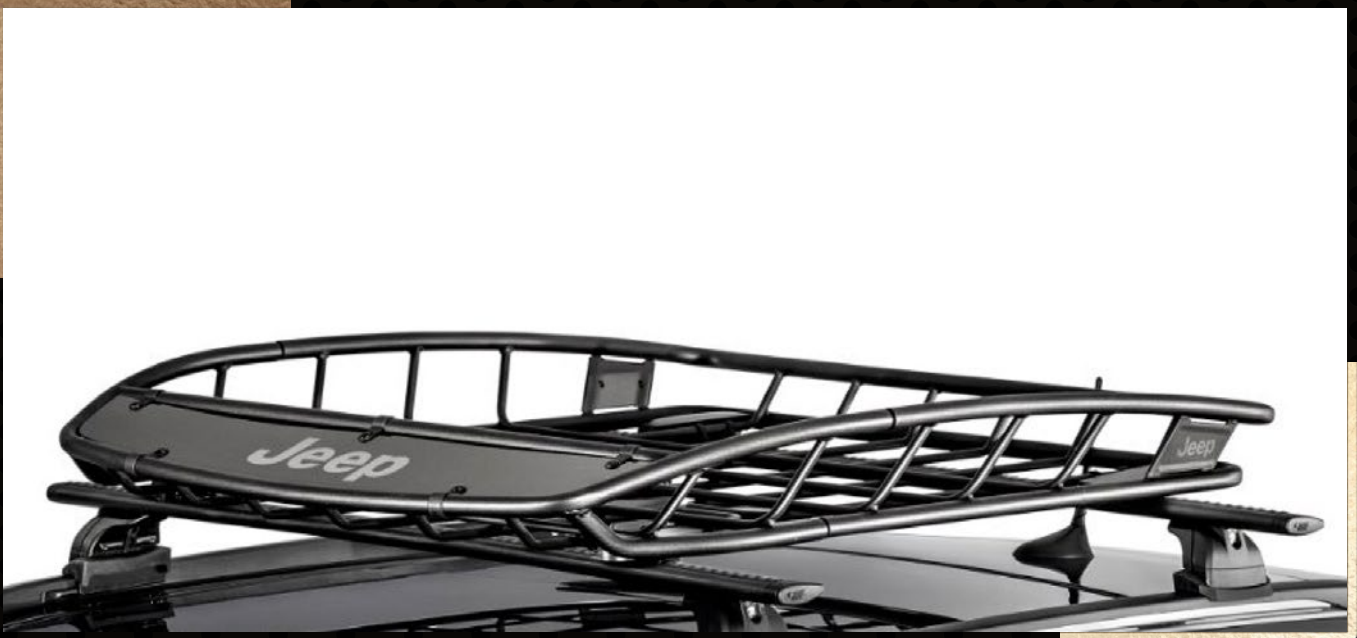

BIKE CARRIER

KTC591PRO

The bike carrier is a roof-mount, fork-mount bike carrier for one bicycle. The reinforced head combines aerodynamics, durability, and style.

ROOF CARGO NET

82209422AB

The roof cargo basket net will ensure that everything in your roof cargo basket stays securely in place while you're on your journey. The flexible black cargo net is kept in place using fourteen plastic hooks. It's intended for use with the roof cargo basket or bed cargo basket, sold separately.